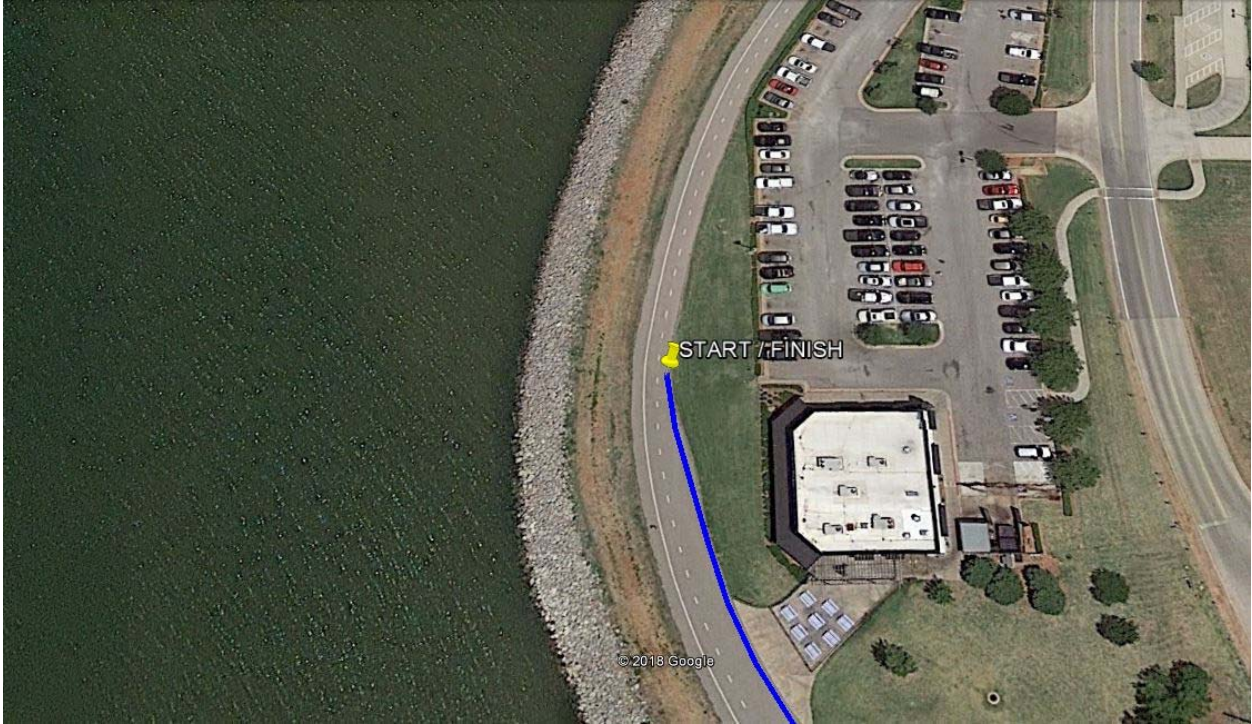

**Beacon Run South Course Split Locations**

**Start /Finish**

35°33'57.52"N97 97°34'40.21"W

**1K/24K Split**

35°33'28.69"N 97°34'25.62"W

2K/23K Split

35°32'58.95"N 97°34'38.71"W

5K Turn Point

35°32'53.08"N 97°34'42.77"W

3K/22K Split

35°32'52.56"N 97°34'48.35"W

4K/21K Split

35°33'4.49"N 97°35'1.63"W

5K/20K Split

35°32'48.76"N 97°35'19.89"W

6K/19K Split

35°32'45.86"N 97°35'33.73"W

7K/18K Split

35°32'44.06"N 97°35'49.55"W

15K Turn Point

35°32'55.53"N 97°35'55.96"W

**8K/17K Split**

35°32'58.87"N 97°36'3.91"W

**9K/16K Split**

35°33'51.94"N 97°37'2.42"W