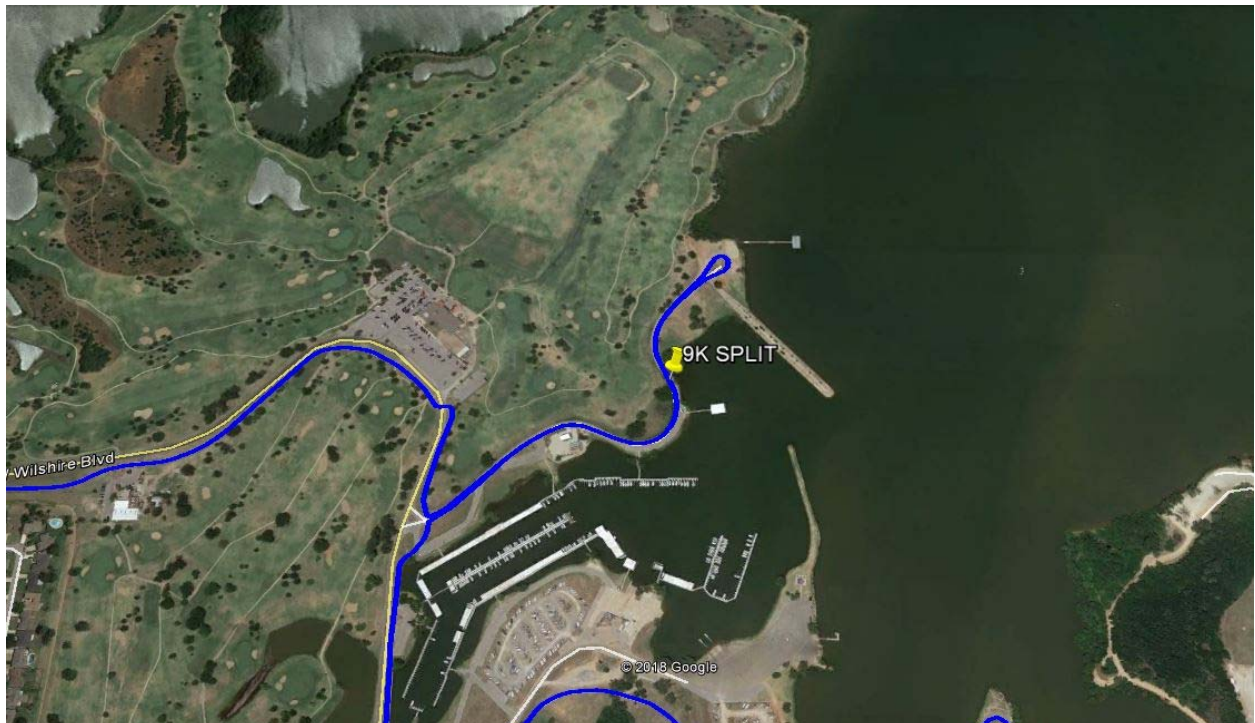

**Beacon Run South Course Split Locations**

**Start /Finish**

35°33'57.52"N97 97°34'40.21"W

**1K/24K Split**

35°33'28.69"N 97°34'25.62"W

2K/23K Split

35°32'58.95"N 97°34'38.71"W

5K Turn Point

35°32'45.86"N 97°35'33.73"W

7K/18K Split

35°32'44.06"N 97°35'49.55"W

15K Turn Point

35°32'55.53"N 97°35'55.96"W

**8K/17K Split**

35°32'58.87"N 97°36'3.91"W

**9K/16K Split**

35°33'8.81"N 97°35'50.83"W

10K/15K Split

35°33'5.07"N 97°36'16.02"W

11K/14K Split

35°33'8.70"N 97°36'48.93"W

12K/13K Split

35°33'37.61"N 97°36'56.04"W

25K Turn Point

35°33'51.94"N 97°37'2.42"W