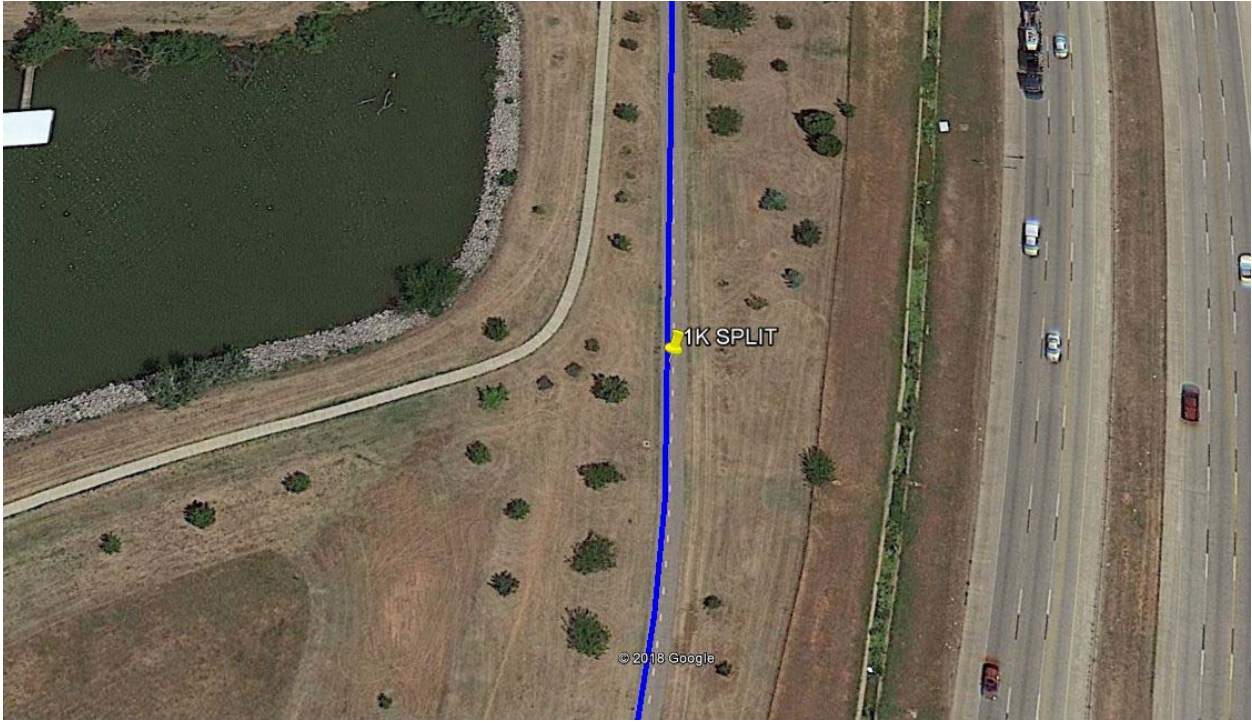

**Beacon Run South Course Split Locations**

**Start /Finish**

35°33'57.52"N97 97°34'40.21"W

**1K/24K Split**

35°33'28.69"N 97°34'25.62"W

2K/23K Split

35°32'58.95"N 97°34'38.71"W

5K Turn Point

35°32'53.08"N 97°34'42.77"W

3K/22K Split

35°32'52.56"N 97°34'48.35"W

4K/21K Split

35°33'4.49"N 97°35'1.63"W

5K/20K Split

35°32'48.76"N 97°35'19.89"W

6K/19K Split

35°32'45.86"N 97°35'33.73"W

7K/18K Split

35°32'44.06"N 97°35'49.55"W

15K Turn Point

35°32'55.53"N 97°35'55.96"W

**8K/17K Split**

35°32'58.87"N 97°36'3.91"W

**9K/16K Split**

35°33'51.94"N 97°37'2.42"W