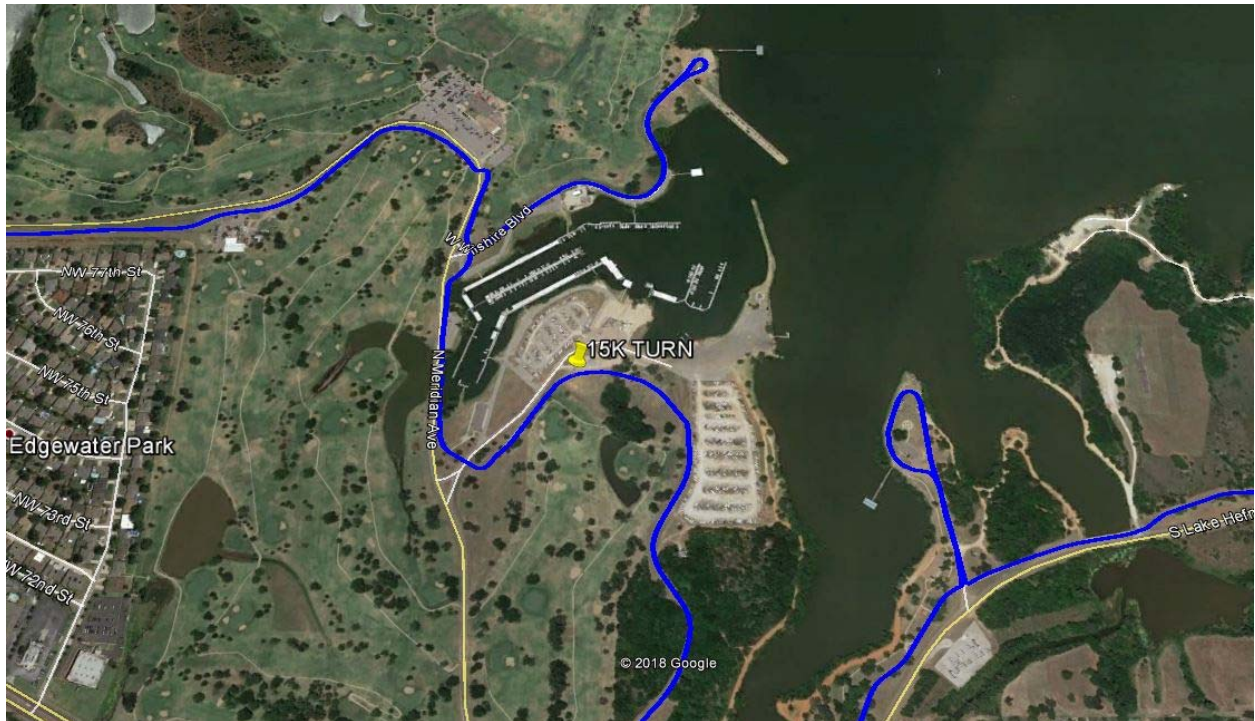

**Beacon Run South Course Split Locations**

**Start /Finish**

35°33'57.52"N97 97°34'40.21"W

**1K/24K Split**

35°33'28.69"N 97°34'25.62"W

2K/23K Split

35°32'58.95"N 97°34'38.71"W

5K Turn Point

35°32'45.86"N 97°35'33.73"W

7K/18K Split

35°32'44.06"N 97°35'49.55"W

15K Turn Point

35°32'55.53"N 97°35'55.96"W

**8K/17K Split**

35°32'58.87"N 97°36'3.91"W

**9K/16K Split**

35°33'8.81"N 97°35'50.83"W

10K/15K Split

35°33'5.07"N 97°36'16.02"W

11K/14K Split

35°33'8.70"N 97°36'48.93"W

12K/13K Split

35°33'37.61"N 97°36'56.04"W

25K Turn Point

35°33'51.94"N 97°37'2.42"W