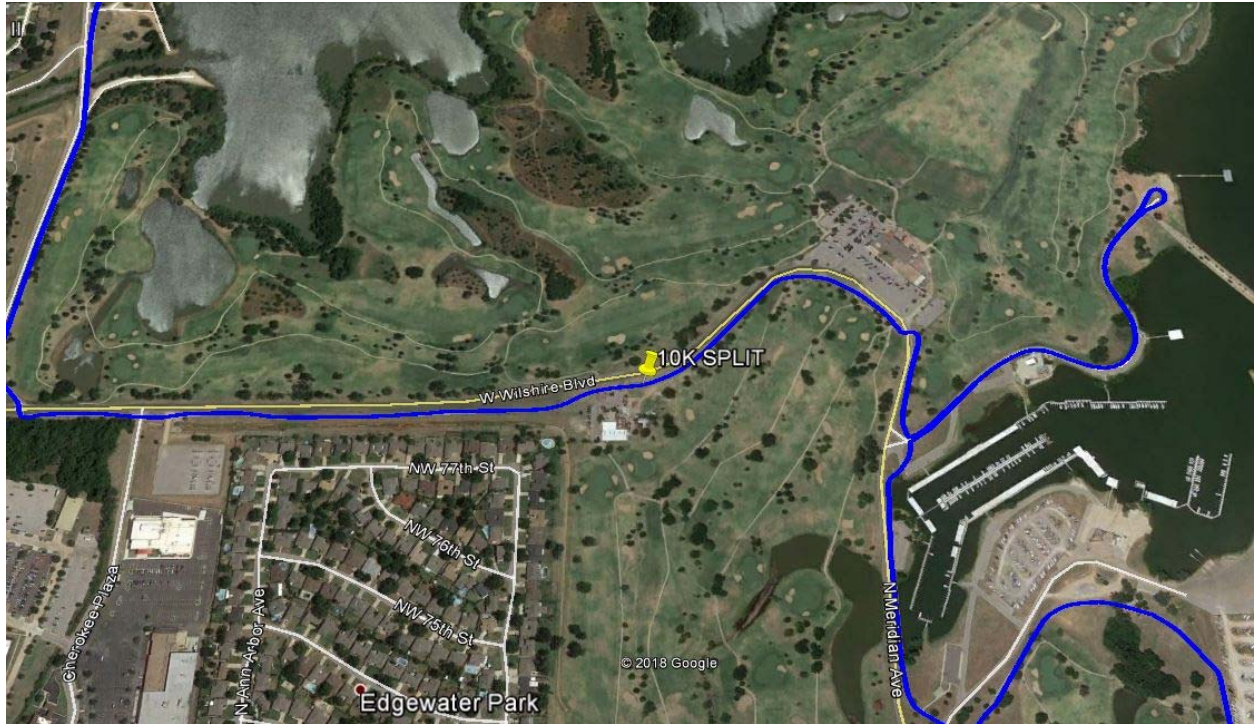

**Beacon Run South Course Split Locations**

**Start /Finish**

35°33'57.52"N97 97°34'40.21"W

**1K/24K Split**

35°33'28.69"N 97°34'25.62"W

2K/23K Split

35°32'58.95"N 97°34'38.71"W

5K Turn Point

35°32'45.86"N 97°35'33.73"W

7K/18K Split

35°32'44.06"N 97°35'49.55"W

15K Turn Point

35°32'55.53"N 97°35'55.96"W

**8K/17K Split**

35°32'58.87"N 97°36'3.91"W

**9K/16K Split**

35°33'8.81"N 97°35'50.83"W

10K/15K Split

35°33'5.07"N 97°36'16.02"W

11K/14K Split

35°33'8.70"N 97°36'48.93"W

12K/13K Split

35°33'37.61"N 97°36'56.04"W

25K Turn Point

35°33'51.94"N 97°37'2.42"W