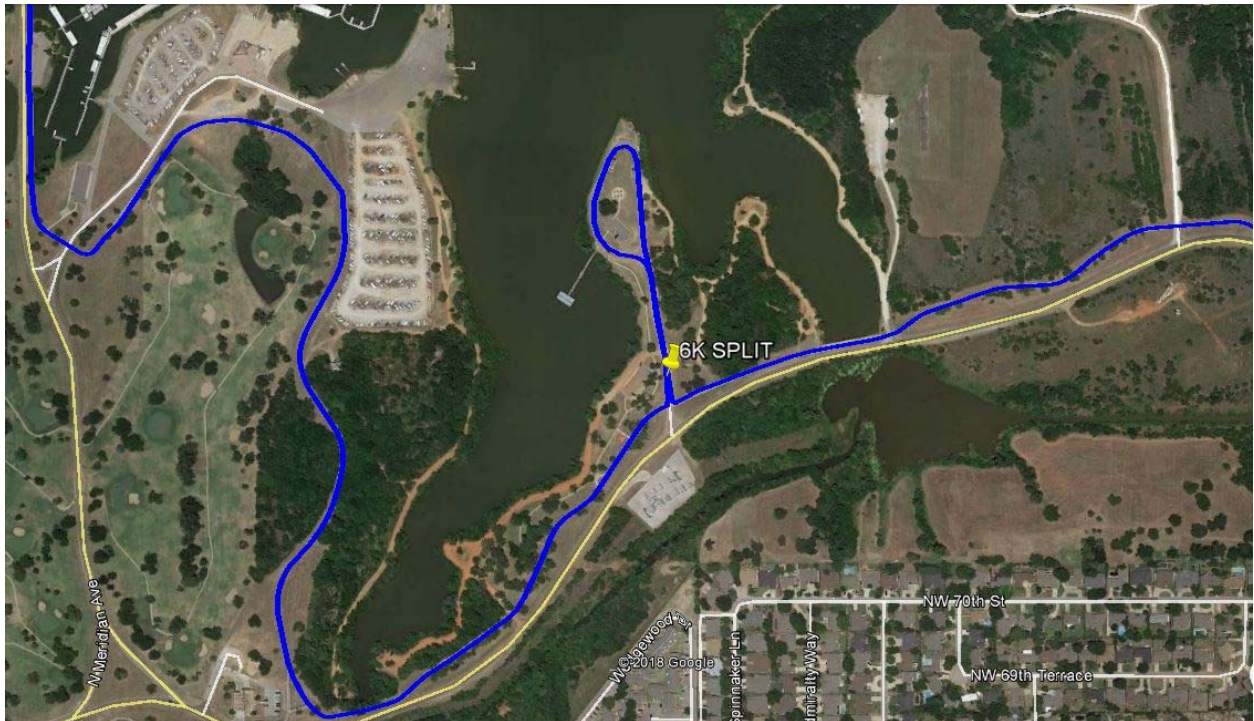

**Beacon Run South Course Split Locations**

**Start /Finish**

35°33'57.52"N97 97°34'40.21"W

**1K/24K Split**

35°33'28.69"N 97°34'25.62"W

2K/23K Split

35°32'58.95"N 97°34'38.71"W

5K Turn Point

35°32'53.08"N 97°34'42.77"W

3K/22K Split

35°32'52.56"N 97°34'48.35"W

4K/21K Split

35°33'4.49"N 97°35'1.63"W

5K/20K Split

35°32'48.76"N 97°35'19.89"W

6K/19K Split

35°32'45.86"N 97°35'33.73"W

7K/18K Split

35°32'44.06"N 97°35'49.55"W

15K Turn Point

35°32'55.53"N 97°35'55.96"W

**8K/17K Split**

35°32'58.87"N 97°36'3.91"W

**9K/16K Split**

35°33'51.94"N 97°37'2.42"W