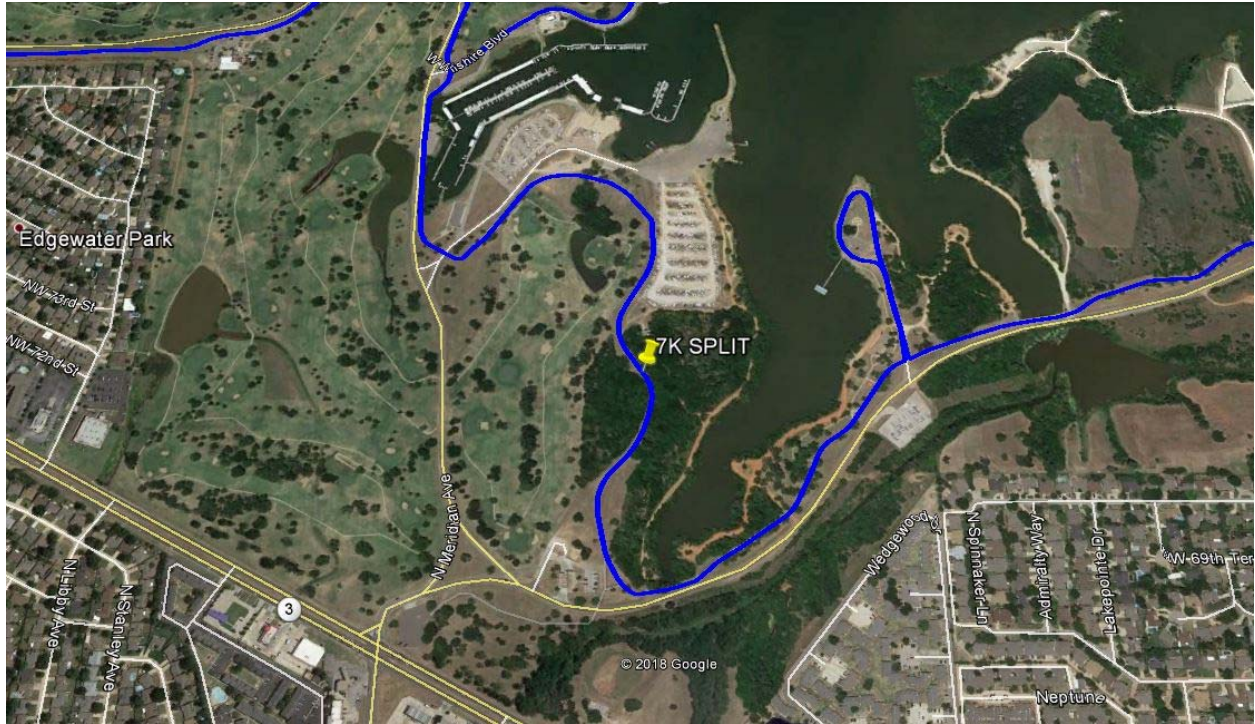

**Beacon Run South Course Split Locations**

**Start /Finish**

35°33'57.52"N97 97°34'40.21"W

**1K/24K Split**

35°33'28.69"N 97°34'25.62"W

2K/23K Split

35°32'58.95"N 97°34'38.71"W

5K Turn Point

35°32'53.08"N 97°34'42.77"W

3K/22K Split

35°32'52.56"N 97°34'48.35"W

4K/21K Split

35°33'4.49"N 97°35'1.63"W

5K/20K Split

35°32'48.76"N 97°35'19.89"W

6K/19K Split

35°32'45.86"N 97°35'33.73"W

7K/18K Split

35°32'44.06"N 97°35'49.55"W

15K Turn Point

35°32'55.53"N 97°35'55.96"W

**8K/17K Split**

35°32'58.87"N 97°36'3.91"W

**9K/16K Split**

35°33'51.94"N 97°37'2.42"W