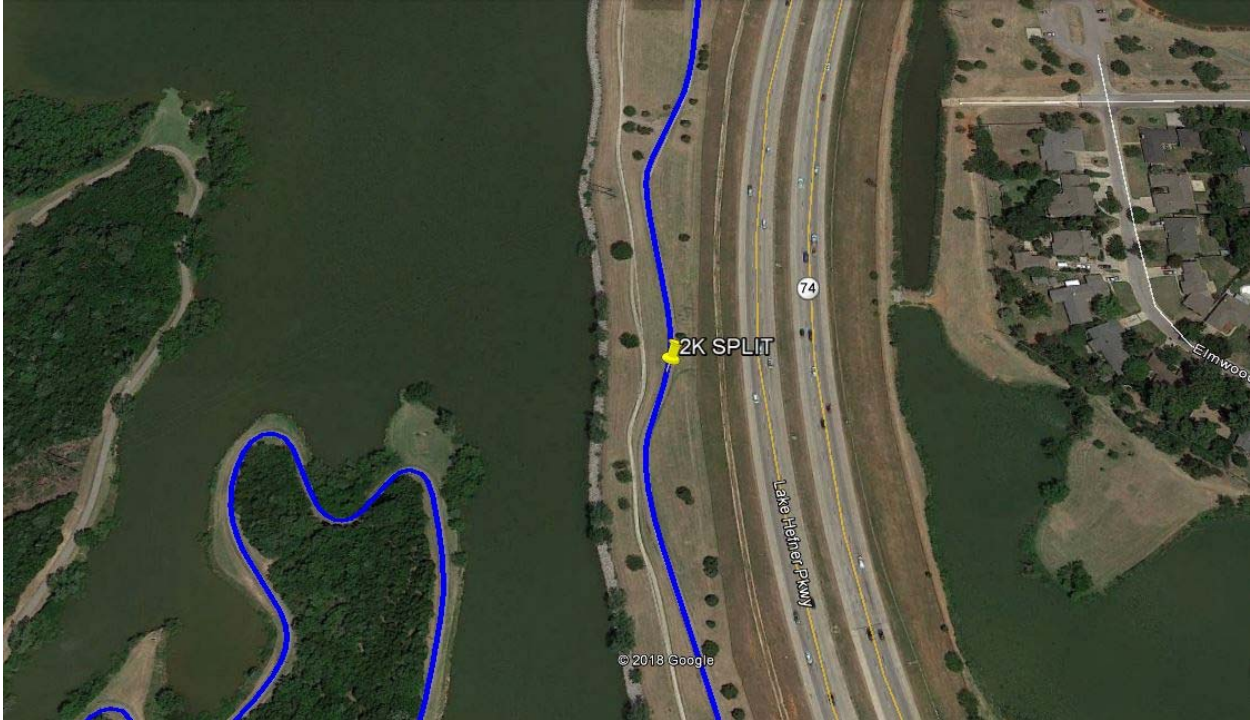

**Beacon Run South Course Split Locations**

**Start /Finish**

35°33'57.52"N97 97°34'40.21"W

**1K/24K Split**

35°33'28.69"N 97°34'25.62"W

2K/23K Split

35°32'58.95"N 97°34'38.71"W

5K Turn Point

35°32'53.08"N 97°34'42.77"W

3K/22K Split

35°32'52.56"N 97°34'48.35"W

4K/21K Split

35°33'4.49"N 97°35'1.63"W

5K/20K Split

35°32'48.76"N 97°35'19.89"W

6K/19K Split

35°32'45.86"N 97°35'33.73"W

7K/18K Split

35°32'44.06"N 97°35'49.55"W

15K Turn Point

35°32'55.53"N 97°35'55.96"W

**8K/17K Split**

35°32'58.87"N 97°36'3.91"W

**9K/16K Split**

35°33'51.94"N 97°37'2.42"W