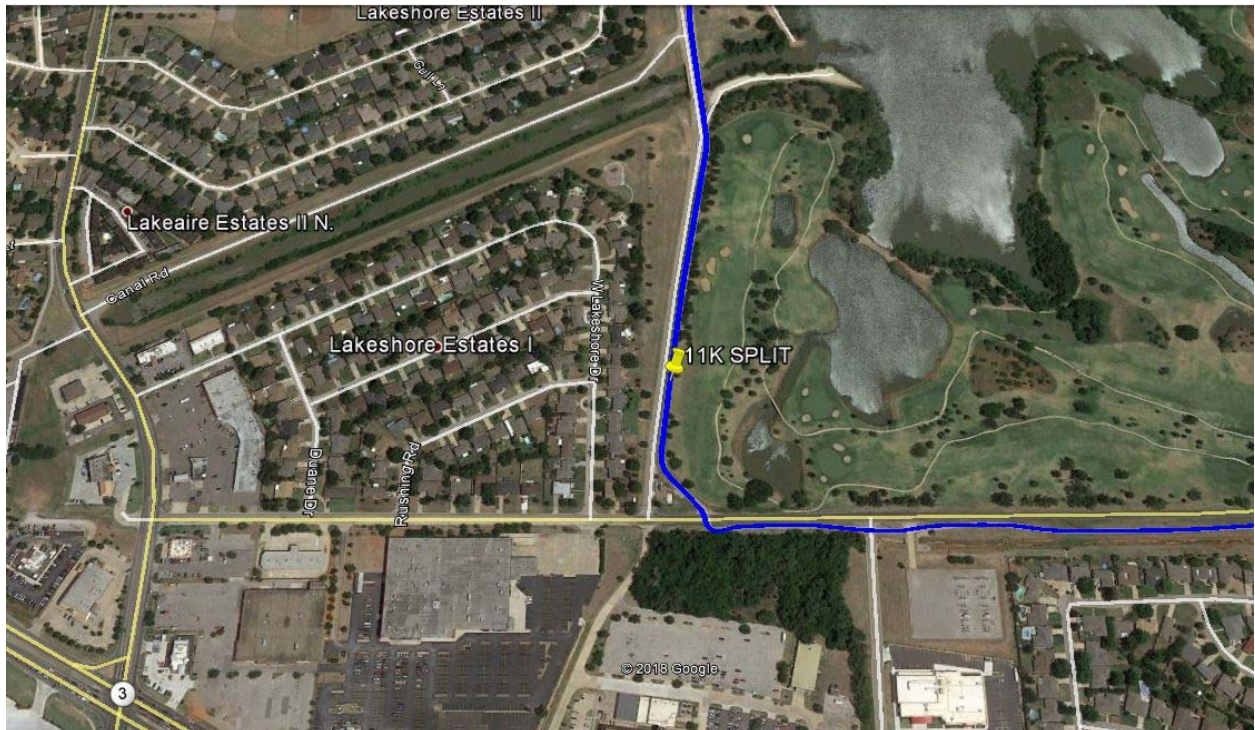

**Beacon Run South Course Split Locations**

**Start /Finish**

35°33'57.52"N97 97°34'40.21"W

**1K/24K Split**

35°33'28.69"N 97°34'25.62"W

2K/23K Split

35°32'58.95"N 97°34'38.71"W

5K Turn Point

35°32'45.86"N 97°35'33.73"W

7K/18K Split

35°32'44.06"N 97°35'49.55"W

15K Turn Point

35°32'55.53"N 97°35'55.96"W

**8K/17K Split**

35°32'58.87"N 97°36'3.91"W

**9K/16K Split**

35°33'8.81"N 97°35'50.83"W

10K/15K Split

35°33'5.07"N 97°36'16.02"W

11K/14K Split

35°33'8.70"N 97°36'48.93"W

12K/13K Split

35°33'37.61"N 97°36'56.04"W

25K Turn Point

35°33'51.94"N 97°37'2.42"W