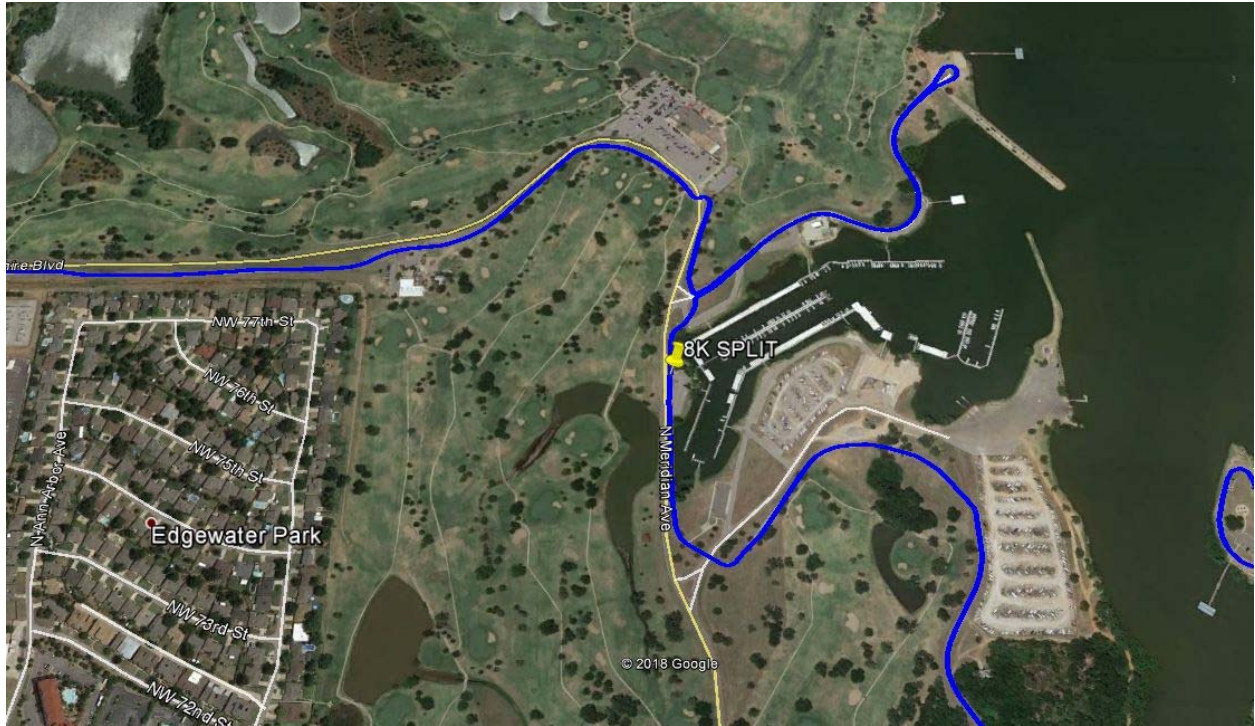

**Beacon Run South Course Split Locations**

**Start /Finish**

35°33'57.52"N97 97°34'40.21"W

**1K/24K Split**

35°33'28.69"N 97°34'25.62"W

2K/23K Split

35°32'58.95"N 97°34'38.71"W

5K Turn Point

35°32'45.86"N 97°35'33.73"W

7K/18K Split

35°32'44.06"N 97°35'49.55"W

15K Turn Point

35°32'55.53"N 97°35'55.96"W

**8K/17K Split**

35°32'58.87"N 97°36'3.91"W

**9K/16K Split**

35°33'8.81"N 97°35'50.83"W

10K/15K Split

35°33'5.07"N 97°36'16.02"W

11K/14K Split

35°33'8.70"N 97°36'48.93"W

12K/13K Split

35°33'37.61"N 97°36'56.04"W

25K Turn Point

35°33'51.94"N 97°37'2.42"W